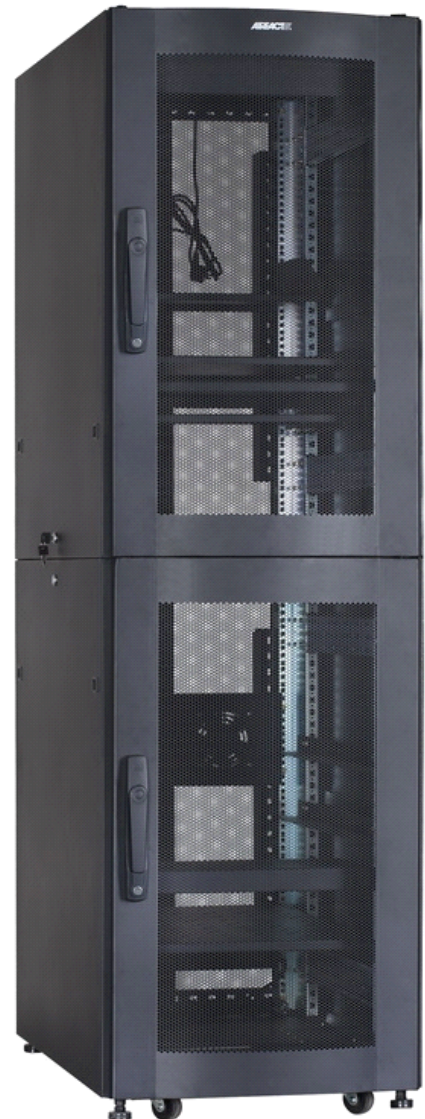

怡辉电气设备有限公司
Yeehui Electrical Equipment Co.,LTD

YH-SR-B Server Cabinet

Technology Characteristic and Function Introduction

1. The main frame are welded by 9 folds profile and 3 tees, it is firm and static loading is 1000 KG;
2. Vented front door with the shape of round curve wave and double section rear door, appearance is elegance and excellent sle. The ventilation rate is not less 65% than the whole area of the door. 5mm international toughened glass door is optional for the front door.
3. Both the side panels can be assembly and disassembly quickly, it's very convenient for the work.
4. Cabinet can install both the heavy castor and support feet, it can move easily.
5. Exchangeable door hinge; The top cable entry with rubber cover.
6. Adjustable depth (25mm/unit) and Adjustable height of capaci (1U/unit).
7. Accessories with international exchanged common use.
8. We two section three and four section for optional.
9. Surface finish: The degreasing, pickling, phosphoric, powder coated;
10. Material are the high quali cold rolling steel plate, thick: angle 2.0mm, other 1.2~1.5mm;
11. Color: RAL9004(black)   RAI7044(grey)

Yeehui Electrical Equipment Co., LTD www.yeehui-tech.com